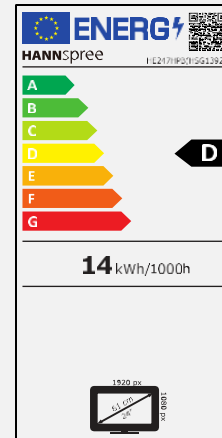

### OTHER FEATURES

VESA

Low Blue  
Light  
Mode

Tilt

Flicker  
Free

Display Size	60,45cm / 23.8" Diagonal
Panel Type	LED Backlight ADS Panel (*)
Aspect Ratio	16:9
Resolution (H x V)	1920 x 1080 Full HD
Brightness	250cd/m <sup>2</sup>
Contrast (Typ.)	1.000:1 (Typical)
Contrast (Active)	8.000.000:1 (Active)
Viewing Angle L/R; U/D	178° H – 178° V (CR >10)
Response Time	5 msec
Pixel Pitch	0,2745 (H) x 0,2745 (V) mm
Panel Surface	Anti-Glare (Haze 25%), Hard Coating 3H
Display Colors	16.7M Colors
Horizontal Frequency	30 ~ 83 kHz
Vertical Frequency	50 ~ 75 Hz
Max Display Frequency	1920 x 1080 @ 60Hz
Input 1	D-Sub (VGA)
Input 2	HDMI 1.4
Buil-in Speakers	Yes, 1W x 2; Earphone Jack NOTE: with VGA connection, you cannot enable the monitor speakers
Power Consumption	On: 14,4W; Stand-by: 0,4W; Off: 0,2W
AC Power Range	External PSU DC: 12V – 2.5A Input: AC 100 ~ 240 Volt; 50 ~ 60 Hz
Product Dimensions	538,8 x 149,7 x 408,1 mm (W x D x H)
Packing Dimensions	630 x 103 x 440 mm (W x D x H)
Net / Gross Weight	3,0 Kg / 4,3 Kg
Bezel & Color Plan	Arm / Base / Decorative Strip: Black Rear Cover: Black Texture

VESA Mounting	Yes, 100 x 100 mm
Monitor Stand	Normal Stand
Tilt / Kensington Lock	-5° ~ 15° / Yes
Pivot / Swivel	- / -
Controls	Menu, (+), (-), AUTO, Power
Color	Warm, Natural, Cool, User Mode
Preset Mode	PC, Movie, Game, ECO Modes
On Screen Display	16 OSD Languages
Accessory	Power Adaptor with cable (1,5m); HDMI Cable (1,5m); Warranty Card; Quick Start Guide
Other Features	Low Blue Light Mode / Flicker Free

Supplier's Name	HANNspree
Model Name	HE247HPB
Energy efficiency class for standard Dynamic Range (SDR)	D
Annual Energy Power Consumption (kWh/1000h)	14 kWh/1000h
On mode power demand for Standard Dynamic Range (SDR)	14,4 W
Off mode power demand (W)	0,2 W
Standby mode power demand (W)	0,4 W
Screen Diagonal (cm / inches)	60,45cm/23.8"
Resolution	1920 x 1080