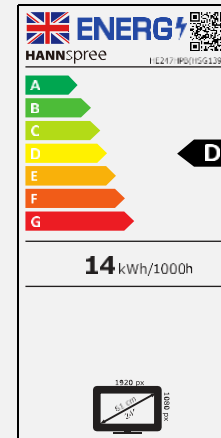

### OTHER FEATURES

VESA

Low Blue  
Light  
Mode

Tilt

Flicker  
Free

Display Size	60,45cm / 23.8" Diagonal
Panel Type	LED Backlight ADS Panel (*)
Aspect Ratio	16:9
Resolution (H x V)	1920 x 1080 Full HD
Brightness	250cd/m <sup>2</sup>
Contrast (Typ.)	1.000:1 (Typical)
Contrast (Active)	8.000.000:1 (Active)
Viewing Angle L/R; U/D	178° H – 178° V (CR >10)
Response Time	5 msec
Pixel Pitch	0,2745 (H) x 0,2745 (V) mm
Panel Surface	Anti-Glare (Haze 25%), Hard Coating 3H
Display Colors	16.7M Colors
Horizontal Frequency	30 ~ 83 kHz
Vertical Frequency	50 ~ 75 Hz
Max Display Frequency	1920 x 1080 @ 60Hz
Input 1	D-Sub (VGA)
Input 2	HDMI 1.4
Buil-in Speakers	Yes, 1W x 2; Earphone Jack NOTE: with VGA connection, you cannot enable the monitor speakers
Power Consumption	On: 14,4W; Stand-by: 0,4W; Off: 0,2W
AC Power Range	External PSU DC: 12V – 2.5A Input: AC 100 ~ 240 Volt; 50 ~ 60 Hz
Product Dimensions	538,8 x 149,7 x 408,1 mm (W x D x H)
Packing Dimensions	630 x 103 x 440 mm (W x D x H)
Net / Gross Weight	3,0 Kg / 4,3 Kg
Bezel & Color Plan	Arm / Base / Decorative Strip: Black Rear Cover: Black Texture

VESA Mounting	Yes, 100 x 100 mm
Monitor Stand	Normal Stand
Tilt / Kensington Lock	-5° ~ 15° / Yes
Pivot / Swivel	- / -
Controls	Menu, (+), (-), AUTO, Power
Color	Warm, Natural, Cool, User Mode
Preset Mode	PC, Movie, Game, ECO Modes
On Screen Display	16 OSD Languages
Accessory	Power Adaptor with cable (1,5m); HDMI Cable (1,5m); Warranty Card; Quick Start Guide
Other Features	Low Blue Light Mode / Flicker Free

Supplier's Name	HANNspree
Model Name	HE247HPB
Energy efficiency class for standard Dynamic Range (SDR)	D
Annual Energy Power Consumption (kWh/1000h)	14 kWh/1000h
On mode power demand for Standard Dynamic Range (SDR)	14,4 W
Off mode power demand (W)	0,2 W
Standby mode power demand (W)	0,4 W
Screen Diagonal (cm / inches)	60,45cm/23.8"
Resolution	1920 x 1080